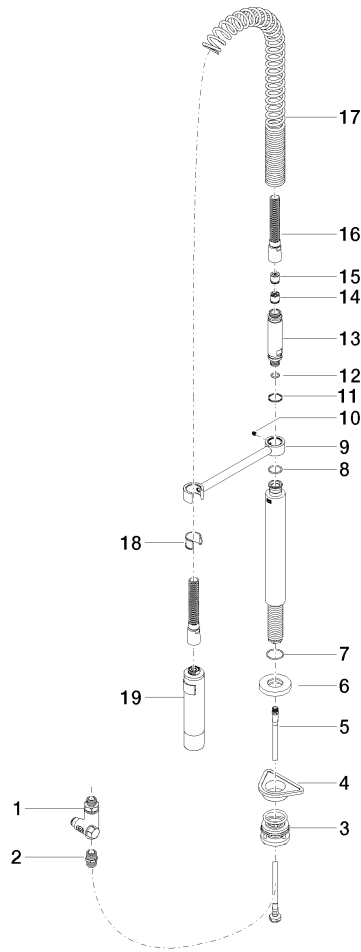

## Profi spray set - Chrome

27 799 970

- spray flow
- automatic diverter for spout/Profi spray set
- height of mixer 665 mm
- individual rosette diameter 55mm
- profi spray hole diameter 30mm
- sprayface with anti-scaling system
- suspended spray with stainless steel spring (can be pivoted and locked)
- lead-free

## Profi spray set - Chrome

27 799 970

mm [inches]  
1:10

### Flow rate chart

## Spare parts list

No.	Item Number	Name	Quantity used	Delivery time
1	90 17 09 046 12 90	diverter	1	2
2	90 24 03 250 00 90	nipple	1	2
3	04 23 10 004 03 90	fixing set	1	2
4	09 18 40 090 90	sleeve	1	2
5	04 30 04 104 00 90	hose	1	2
6	90 27 86 000 00-00	rosette	1	-
Spare part can no longer be ordered, please order the replacement item				
7	09 14 10 120 90	seal	1	2
8	09 14 10 031 90	seal	1	2
9	04 17 20 014 00-00	holder	1	10
10	09 31 11 049 90	pin	1	2
11	09 14 15 012 90	ring	1	2
12	09 14 10 003 90	seal	1	2
13	09 30 01 067 10-00	adaptor	1	10
14	90 23 01 141 00 90	back-flow preventer	1	2
15	09 23 01 046 90	back-flow preventer	1	2
16	90 30 02 065 00-00	hose	1	10
17	09 16 02 034 90	spring	1	2
18	90 18 40 035 00 90	sleeve	1	2
19	04 12 11 094 10-00	shower	1	10