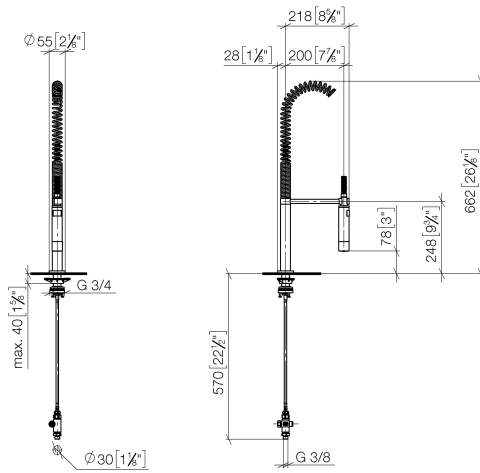

## Profi spray set - Chrome

27 799 970

- spray flow
- automatic diverter for spout/Profi spray set
- height of mixer 665 mm
- individual rosette diameter 55mm
- profi spray hole diameter 30mm
- sprayface with anti-scaling system
- suspended spray with stainless steel spring (can be pivoted and locked)
- lead-free

The profi spray can be installed either with or without a rosette

Can only be combined with 32815682, 33826861, 32815861, 33836888, 32816888, 20816892, 33836875, 32815875.

Intrinsic protection against back flow.

## Profi spray set - Chrome

27 799 970

mm [inches]  
1:10

## Spare parts list

No.	Item Number	Name	Quantity used	Delivery time
1	90 17 09 046 12 90	diverter	1	2
2	90 24 03 250 00 90	nipple	1	2
3	04 23 10 004 03 90	fixing set	1	2
4	09 18 40 090 90	sleeve	1	2
5	04 30 04 104 00 90	hose	1	2
6	90 27 86 000 00-00	rosette	1	-
Spare part can no longer be ordered, please order the replacement item				
7	09 14 10 120 90	seal	1	2
8	09 14 10 031 90	seal	1	2
9	04 17 20 014 00-00	holder	1	10
10	09 31 11 049 90	pin	1	2
11	09 14 15 012 90	ring	1	2
12	09 14 10 003 90	seal	1	2
13	09 30 01 067 10-00	adaptor	1	10
14	90 23 01 141 00 90	back-flow preventer	1	2
15	09 23 01 046 90	back-flow preventer	1	2
16	90 30 02 065 00-00	hose	1	10
17	09 16 02 034 90	spring	1	2
18	90 18 40 035 00 90	sleeve	1	2
19	04 12 11 094 10-00	shower	1	10