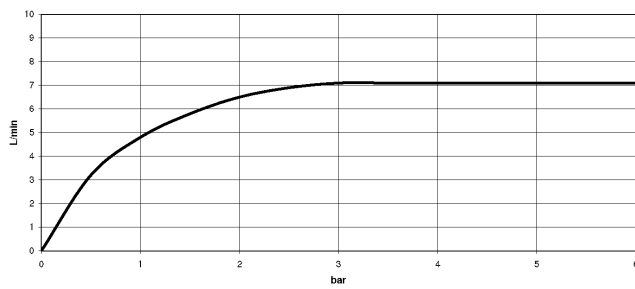

Button has to be pressed while using.

	Chrome	27 799 970-00
	Brushed Platinum	27 799 970-06
	Platinum	27 799 970-08
	Dark Chrome	27 799 970-19
	Brushed Chrome	27 799 970-93
	Brushed Dark Platinum	27 799 970-99

### Flow rate chart